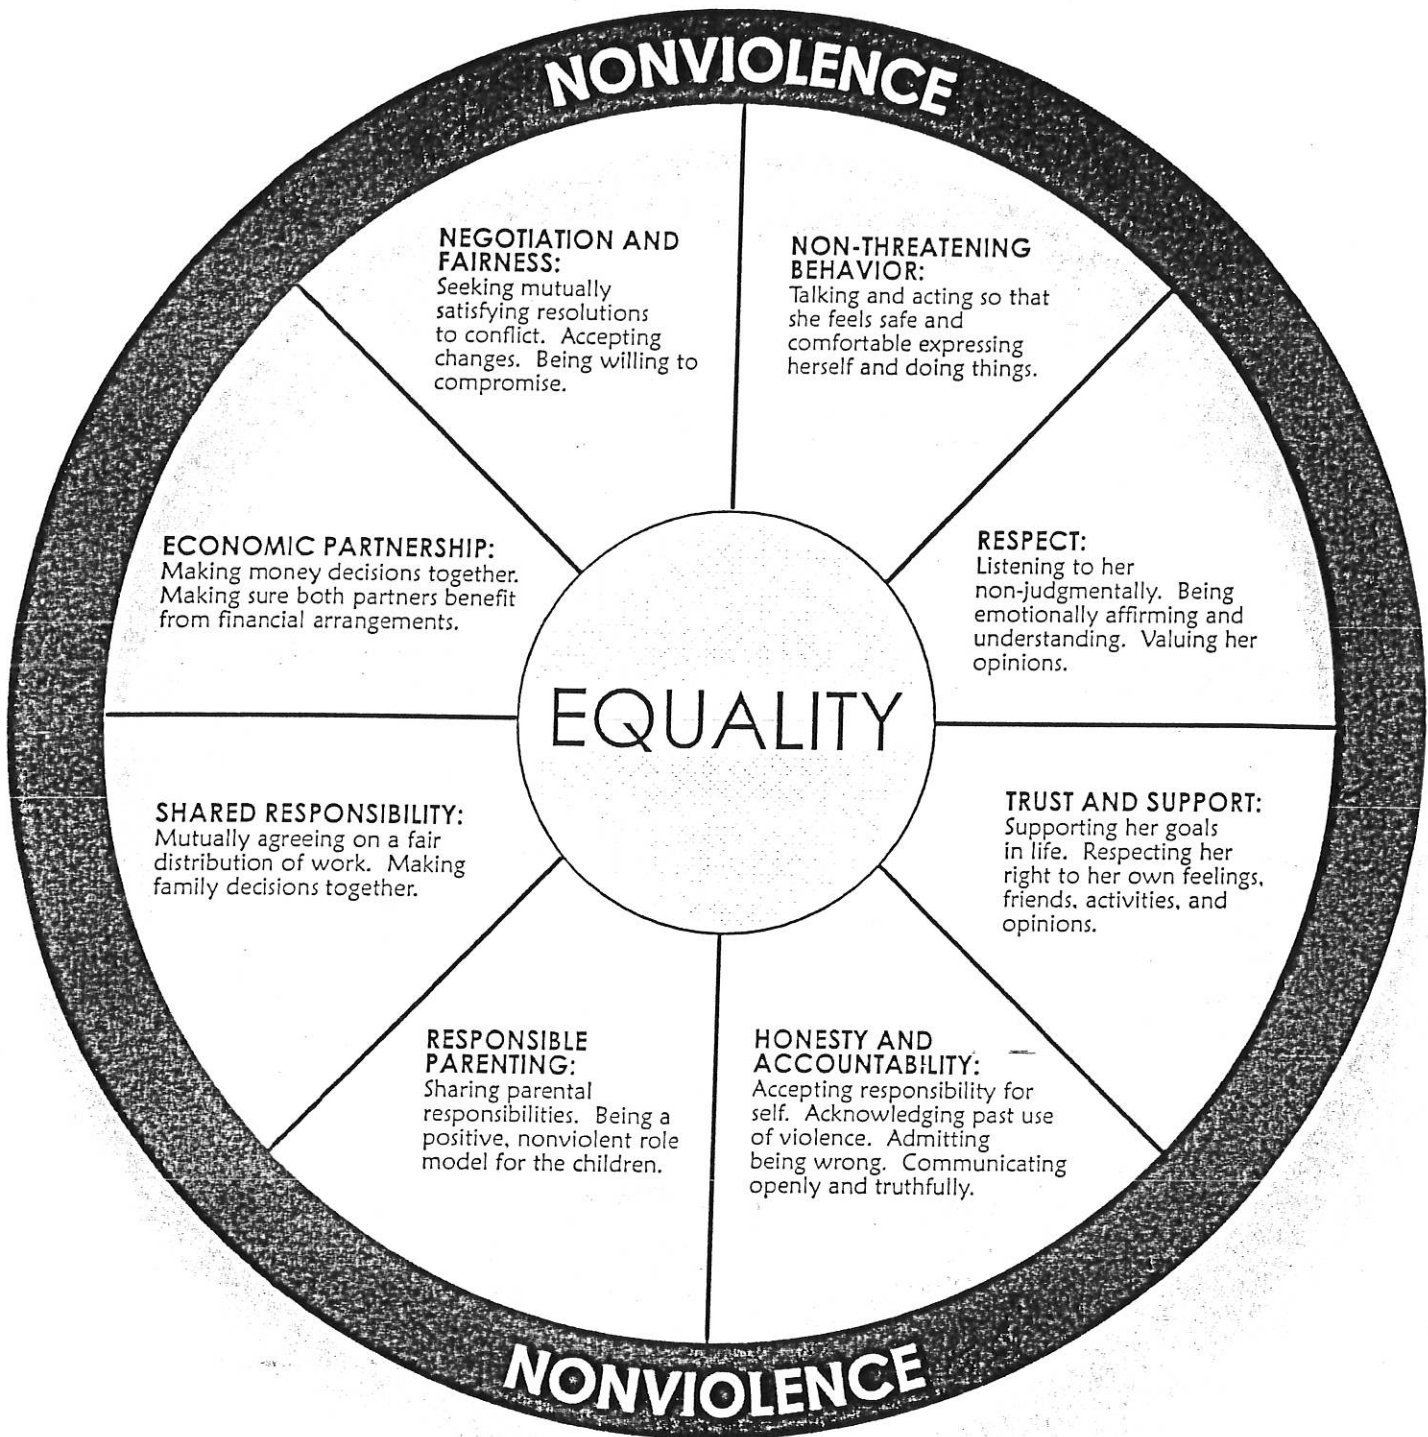

# EQUALITY WHEEL

Developed by:  
Domestic Abuse Intervention Project  
202 East Superior Street  
Duluth, MN 55802  
218.722.4134

Produced and distributed by:

**NATIONAL CENTER**  
on Domestic and Sexual Violence  
*training • consulting • advocacy*